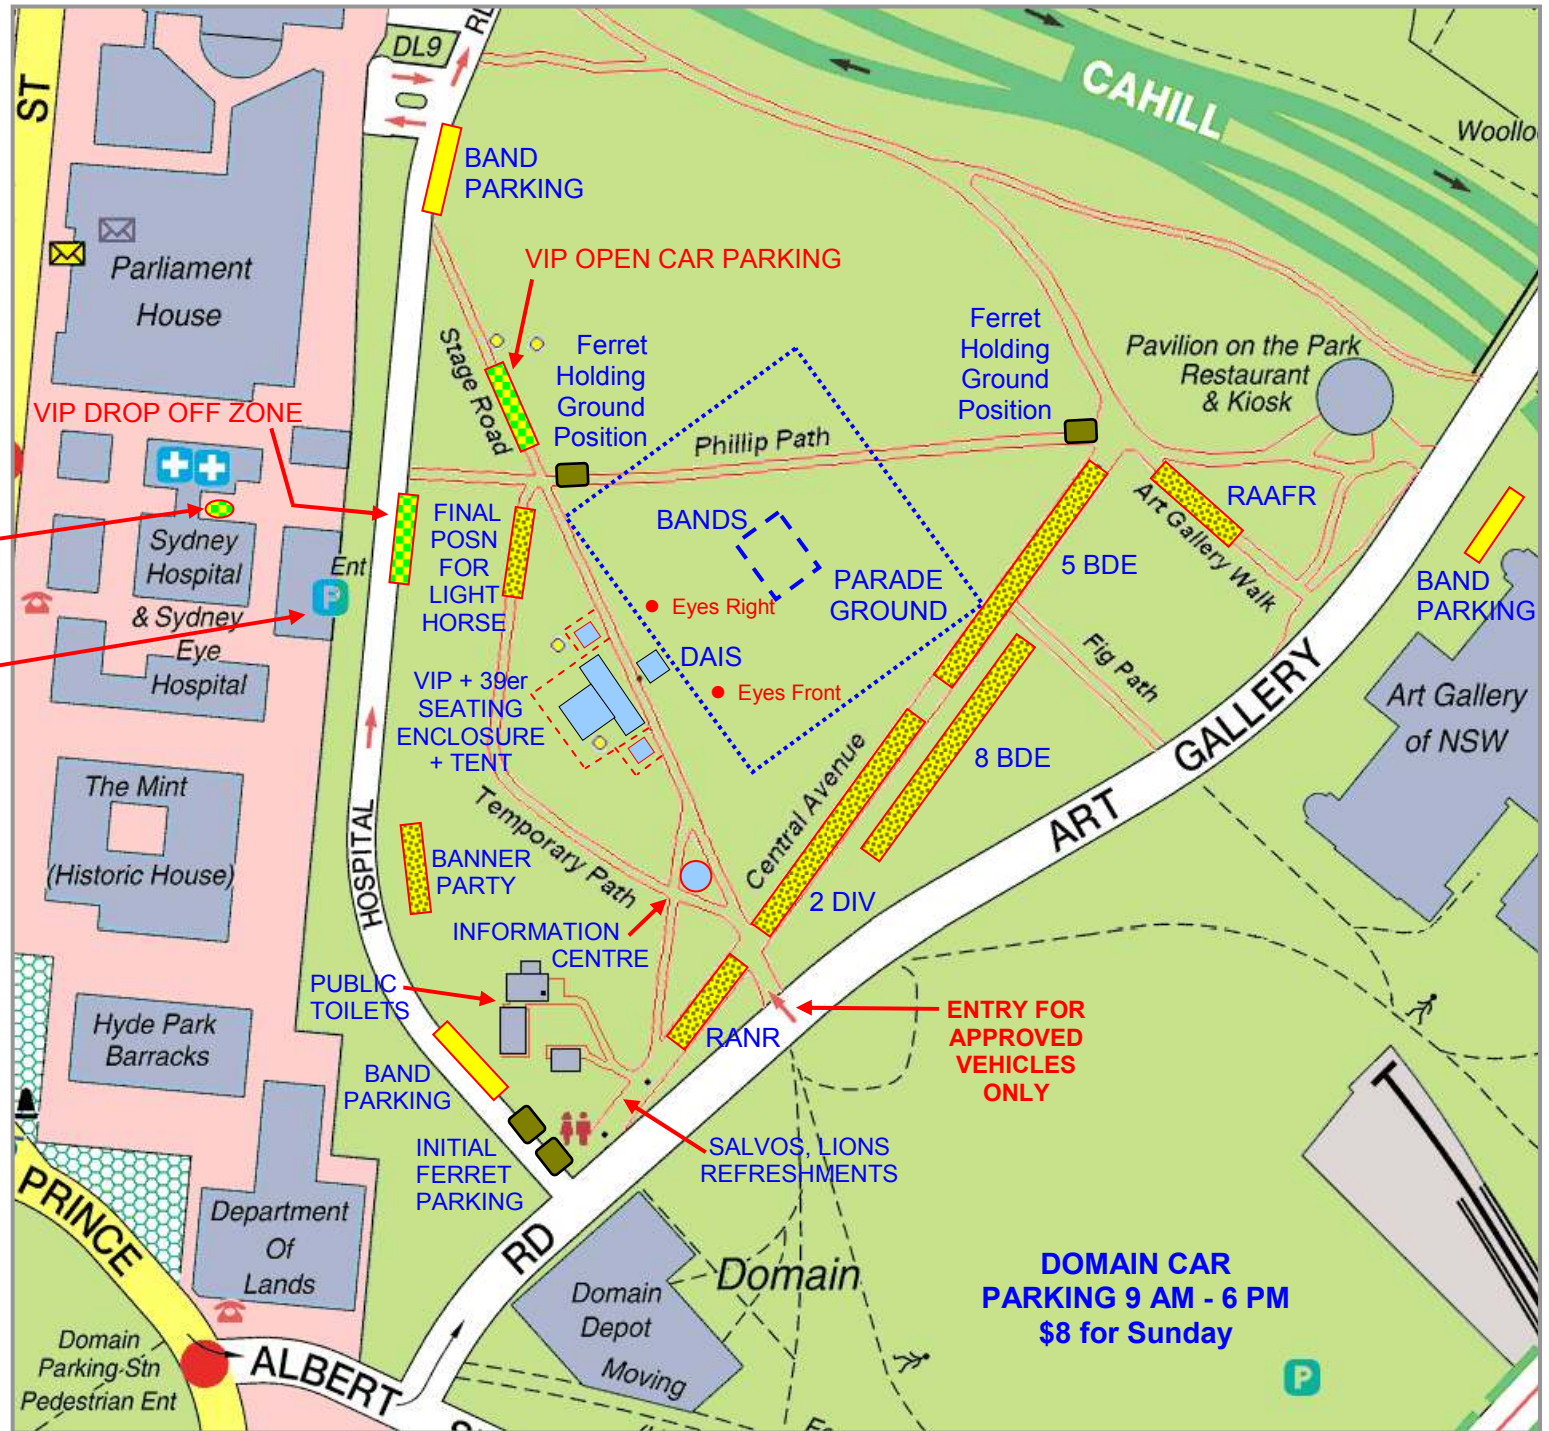

# RFD NATIONAL PARADE LOCATION MAP -- SUNDAY 5 JULY 2009

# 70

1939 - 2009

VIP + 39er  
MORNING TEA

**CAR PARKING**  
9 AM - 6 PM  
\$15 for Sunday

■ = RESERVED SEATING  
FOR VETERANS

■ = KEY TREES FOR  
MEASURING MARKERS

**Parade Details  
Not to Scale**

23 MAR-09 Version

**DOMAIN CAR  
PARKING 9 AM - 6 PM  
\$8 for Sunday**